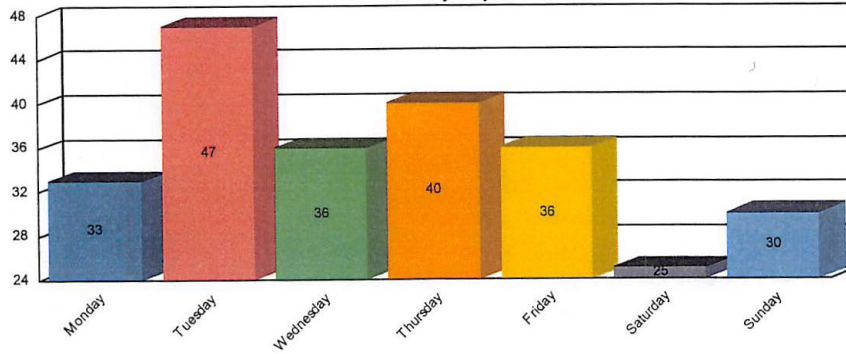

NEIGHBORHOOD WATCH 2020

Car
Burglaries

Clovis Police Department

Incident Statistics

Time Period 01/01/2019 - 12/31/2019 Ucrs: 23F Burglary (Auto) /

Total Items For Service

247

Items For Service Distribution

Total By Day of Week

Items For Service Distribution

Total By Hour of Day

NEIGHBORHOOD WATCH 2020

Auto Burglaries 2019

247

10-Ways to Reduce Auto Theft

NEIGHBORHOOD WATCH 2020