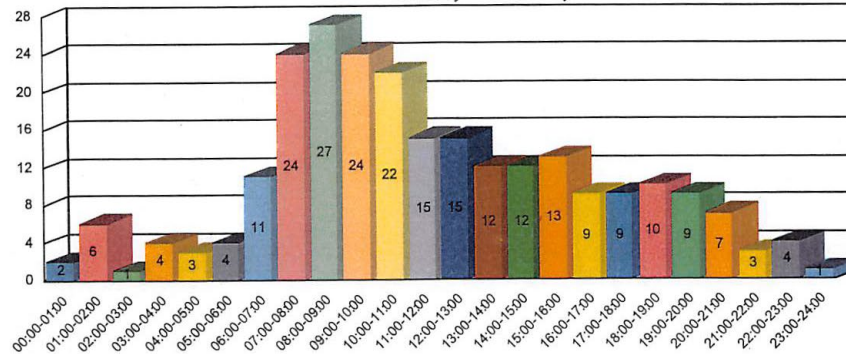

Items For Service Distribution

Total By Hour of Day

NEIGHBORHOOD WATCH 2020

Auto Burglaries 2019

247