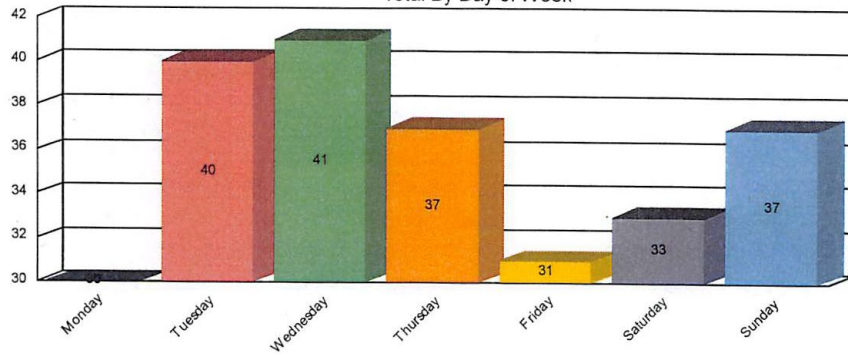

NEIGHBORHOOD WATCH 2020

Home
Burglaries

Clovis Police Department

Incident Statistics

Time Period 01/01/2019 - 12/31/2019 Ucrs: 220 Burglary / 222 Burglary, Aggravated / 220 Burglary (Residence) /

Total Items For Service

249

Items For Service Distribution

Total By Day of Week

Items For Service Distribution

Total By Hour of Day

NEIGHBORHOOD WATCH 2020

Residential Burglary

2019