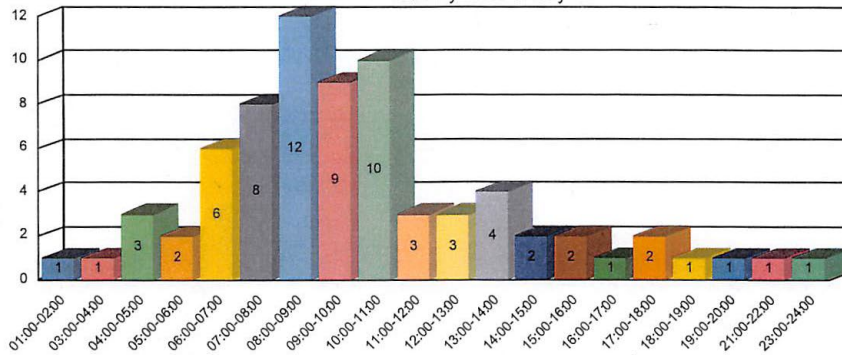

Items For Service Distribution

Total By Hour of Day

NEIGHBORHOOD WATCH 2020

Commercial Burglaries 2019

73