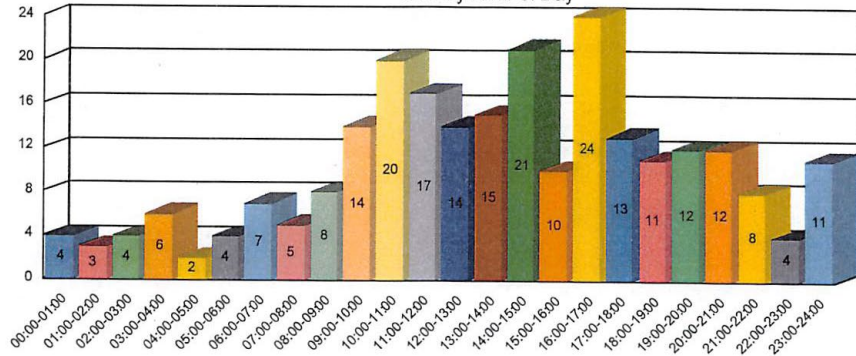

249

Items For Service Distribution

Total By Day of Week

Items For Service Distribution

Total By Hour of Day

NEIGHBORHOOD WATCH 2020

Residential Burglary

2019