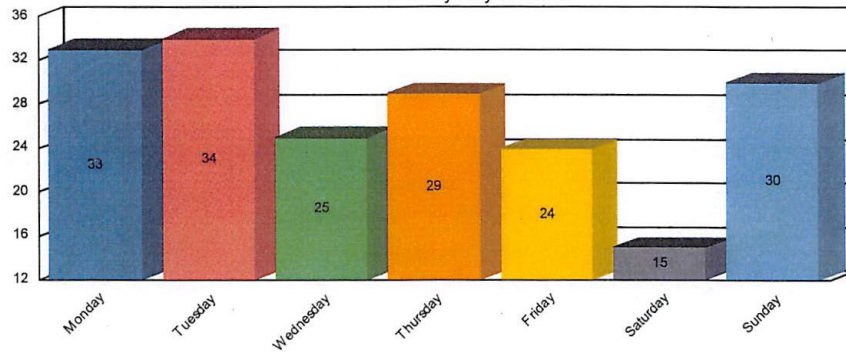

Clovis Police Department

Incident Statistics

/31/2019 Uers: 240 Unlawful Taking of a Motor Vehicle / 240 Motor Vehicle Theft - Auto / 240 Motor Vehicle Theft - Trucks And Buses / 240 Motor

Total Items For Service

190

Items For Service Distribution

Total By Day of Week

Items For Service Distribution

Total By Hour of Day

Auto Theft
2019

190

NEIGHBORHOOD WATCH 2020