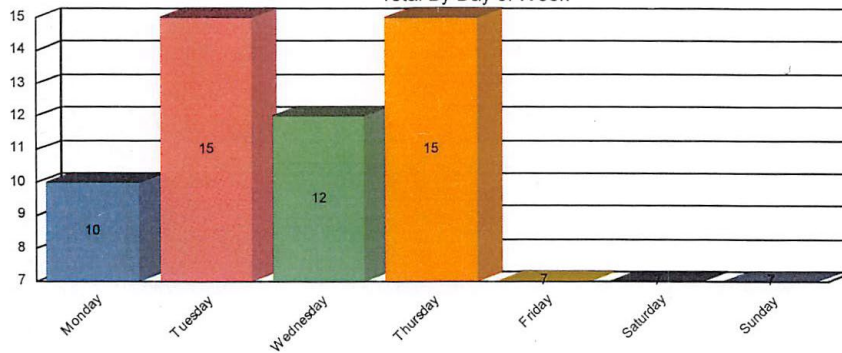

249

Clovis Police Department

Incident Statistics

Time Period 01/01/2019 - 12/31/2019 Ucrs: 220 Burglary (Commercial) /

Total Items For Service

73

Items For Service Distribution

Total By Day of Week