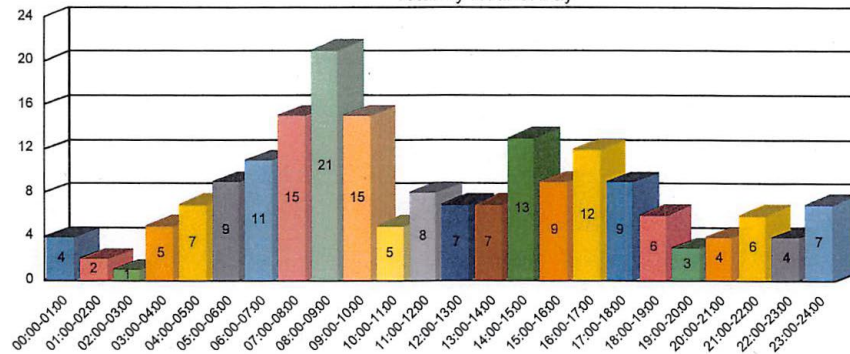

190

Items For Service Distribution

Total By Day of Week

Items For Service Distribution

Total By Hour of Day

Auto Theft
2019

190

NEIGHBORHOOD WATCH 2020